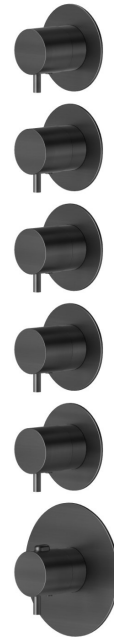

67602E.59.064

5 ways out concealed thermostatic multifunction selectors.
 3/4" connections. External part. Ø70 - finish PVD Brushed
 Gun Metal

FEATURES

Material	Brass
Installation	Wall concealed part
Outlets	5 Ways Out
Water mixing	Thermostatic
Required for installation	<u>27879.00.000</u>

TECHNICAL DRAWING

67602E.59.064

5 ways out concealed thermostatic multifunction selectors. 3/4" connections. External part. Ø70 - finish PVD Brushed Gun Metal

AVAILABLE FINISHES

59.064

PVD Brushed Gun Metal

01.014

finish Matt White

01.093

finish Matt Black

21.018

finish Chrome

47.083

finish Groove Bronze

58.061

finish PVD Copper Bronze

58.063

finish PVD Gun Metal

59.066

finish PVD Brushed steel

59.067

finish PVD Brushed Copper Bronze