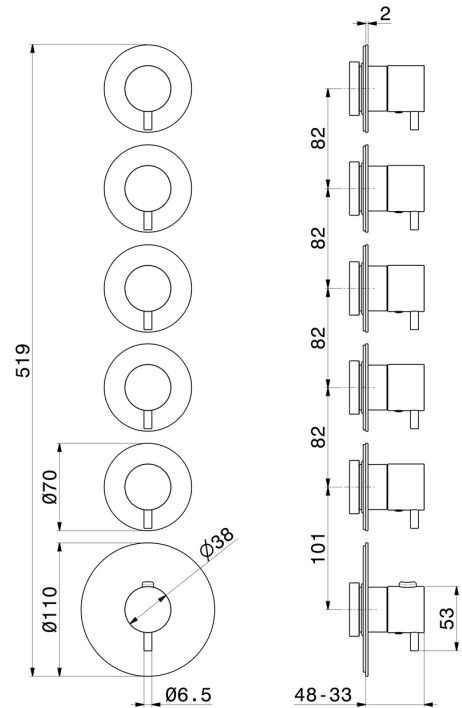

67602E.59.064

5 ways out concealed thermostatic multifunction selectors.
 3/4" connections. External part. Ø70 - finish PVD Brushed
 Gun Metal

FEATURES

Material	Brass
Installation	Wall concealed part
Outlets	5 Ways Out
Water mixing	Thermostatic
Required for installation	<u>27879.00.000</u>

TECHNICAL DRAWING

67602E.59.064

5 ways out concealed thermostatic multifunction selectors. 3/4" connections. External part. Ø70 - finish PVD Brushed Gun Metal

AVAILABLE FINISHES

59.064

PVD Brushed Gun Metal