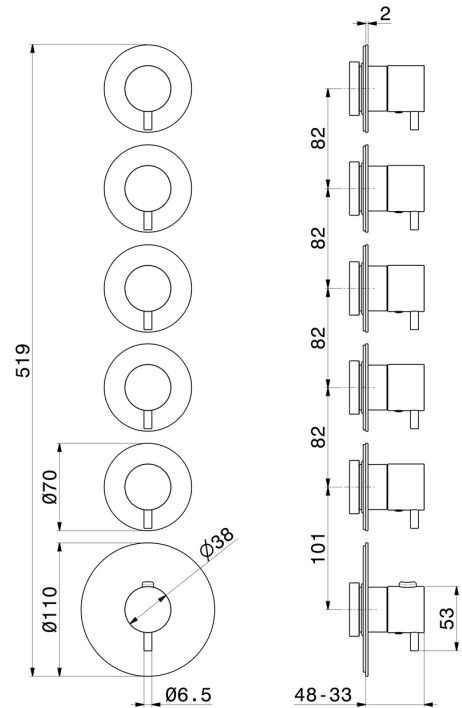

67602E.59.066

5 ways out concealed thermostatic multifunction selectors.
 3/4" connections. External part. Ø70 - finish PVD Brushed steel

FEATURES

Material	Brass
Installation	Wall concealed part
Outlets	5 Ways Out
Water mixing	Thermostatic
Required for installation	<u>27879.00.000</u>

TECHNICAL DRAWING

67602E.59.066

5 ways out concealed thermostatic multifunction selectors. 3/4" connections. External part. Ø70 - finish PVD Brushed steel

AVAILABLE FINISHES

59.066

PVD Brushed steel

01.014

finish Matt White