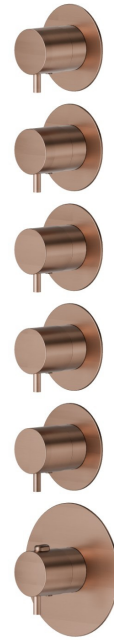

**67602E.59.067**

5 ways out concealed thermostatic multifunction selectors.  
 3/4" connections. External part. Ø70 - finish PVD Brushed  
 Copper Bronze

PVD Brushed Copper Bronze

**FEATURES**

Material	<b>Brass</b>
Installation	<b>Wall concealed part</b>
Outlets	<b>5 Ways Out</b>
Water mixing	<b>Thermostatic</b>
Required for installation	<b><u>27879.00.000</u></b>

**TECHNICAL DRAWING**

**67602E.59.067**

5 ways out concealed thermostatic multifunction selectors. 3/4" connections. External part. Ø70 - finish PVD Brushed Copper Bronze

**AVAILABLE FINISHES**

---

**59.067**

PVD Brushed Copper Bronze

**01.014**

finish Matt White

**01.093**

finish Matt Black

**21.018**

finish Chrome

**47.083**

finish Groove Bronze

**58.061**

finish PVD Copper Bronze

**58.063**

finish PVD Gun Metal

**59.064**

finish PVD Brushed Gun Metal

**59.066**