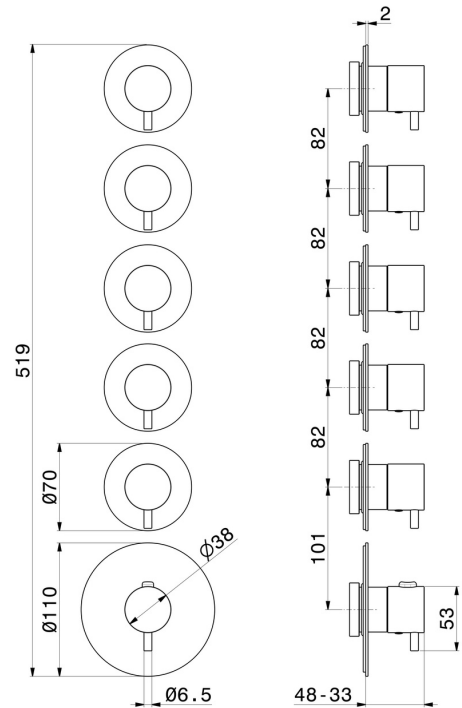

**67602E.59.067**

5 ways out concealed thermostatic multifunction selectors.  
 3/4" connections. External part. Ø70 - finish PVD Brushed  
 Copper Bronze

PVD Brushed Copper Bronze

**FEATURES**

Material	<b>Brass</b>
Installation	<b>Wall concealed part</b>
Outlets	<b>5 Ways Out</b>
Water mixing	<b>Thermostatic</b>
Required for installation	<b><u>27879.00.000</u></b>

**TECHNICAL DRAWING**

**67602E.59.067**

5 ways out concealed thermostatic multifunction selectors. 3/4" connections. External part. Ø70 - finish PVD Brushed Copper Bronze

**AVAILABLE FINISHES**

---

**59.067**