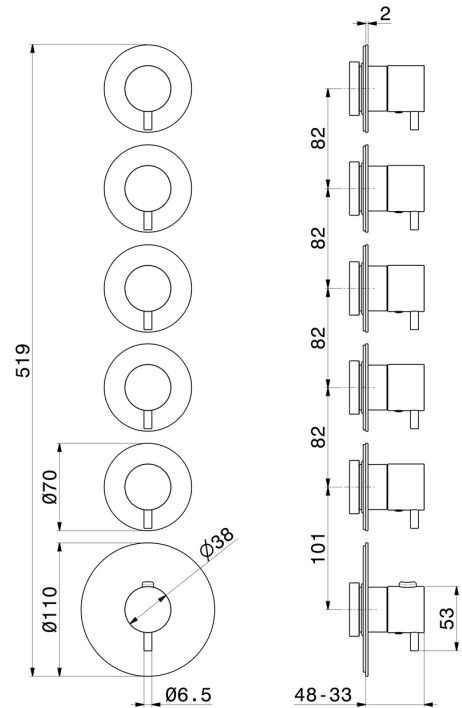

**67602E.59.097**

5 ways out concealed thermostatic multifunction selectors.  
 3/4" connections. External part. Ø70 - finish PVD Brushed Gold

**FEATURES**

Material	<b>Brass</b>
Installation	<b>Wall concealed part</b>
Outlets	<b>5 Ways Out</b>
Water mixing	<b>Thermostatic</b>
Required for installation	<b><u>27879.00.000</u></b>

**TECHNICAL DRAWING**

**67602E.59.097**

5 ways out concealed thermostatic multifunction selectors. 3/4" connections. External part. Ø70 - finish PVD Brushed Gold

**AVAILABLE FINISHES**

---

**59.097**

PVD Brushed Gold