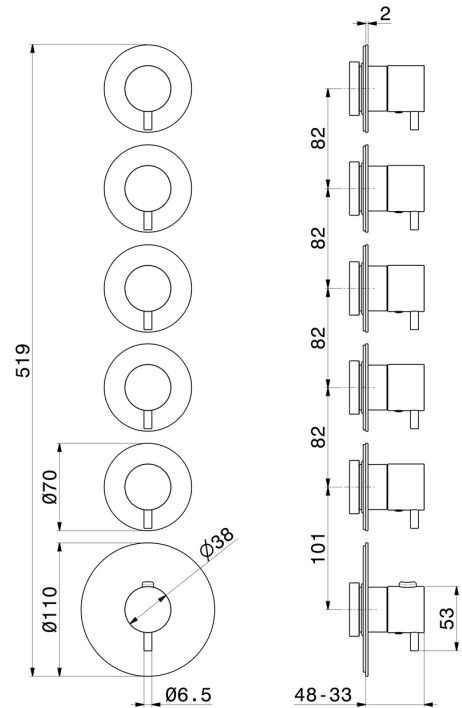

67602E.61.020

5 ways out concealed thermostatic multifunction selectors.
 3/4" connections. External part. Ø70 - finish PVD Glossy Gold

FEATURES

Material	Brass
Installation	Wall concealed part
Outlets	5 Ways Out
Water mixing	Thermostatic
Required for installation	<u>27879.00.000</u>

TECHNICAL DRAWING

67602E.61.020

5 ways out concealed thermostatic multifunction selectors. 3/4" connections. External part. Ø70 - finish PVD Glossy Gold

AVAILABLE FINISHES

61.020

PVD Glossy Gold

01.014

finish Matt White