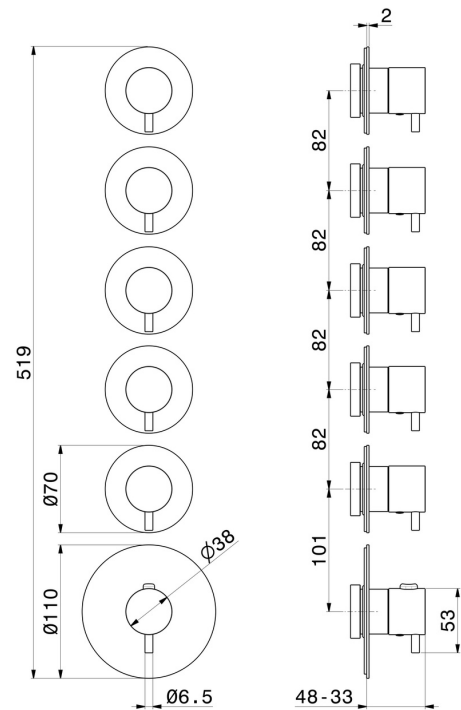

67602E.21.018

5 ways out concealed thermostatic multifunction selectors.
3/4" connections. External part. Ø70 - finish Chrome

FEATURES

Material	Brass
Installation	Wall concealed part
Outlets	5 Ways Out
Water mixing	Thermostatic
Required for installation	<u>27879.00.000</u>

TECHNICAL DRAWING

67602E.21.018

5 ways out concealed thermostatic multifunction selectors. 3/4" connections. External part. Ø70 - finish Chrome

AVAILABLE FINISHES

21.018

Chrome

01.014

finish Matt White