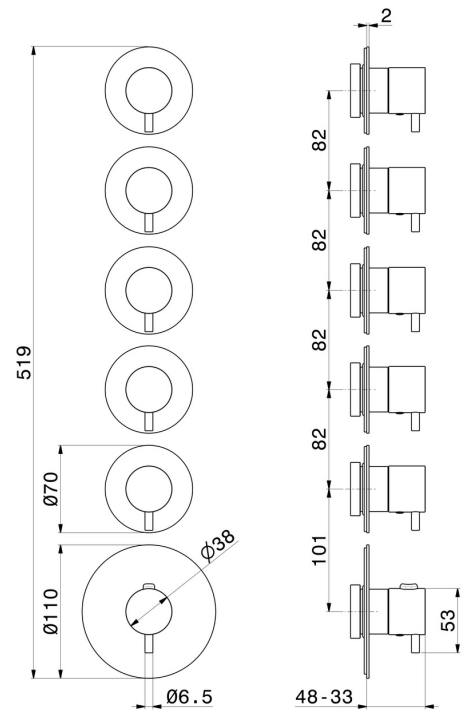

## 67602E.M0.070

5 ways out concealed thermostatic multifunction selectors.  
3/4" connections. External part. Ø70 - finish Titanium Satin

### FEATURES

Material	<b>Brass</b>
Installation	<b>Wall concealed part</b>
Outlets	<b>5 Ways Out</b>
Water mixing	<b>Thermostatic</b>
Required for installation	<b><u>27879.00.000</u></b>

### TECHNICAL DRAWING

**67602E.M0.070**

5 ways out concealed thermostatic multifunction selectors. 3/4" connections. External part. Ø70 - finish Titanium Satin

**AVAILABLE FINISHES**

---

**M0.070**

Titanium Satin