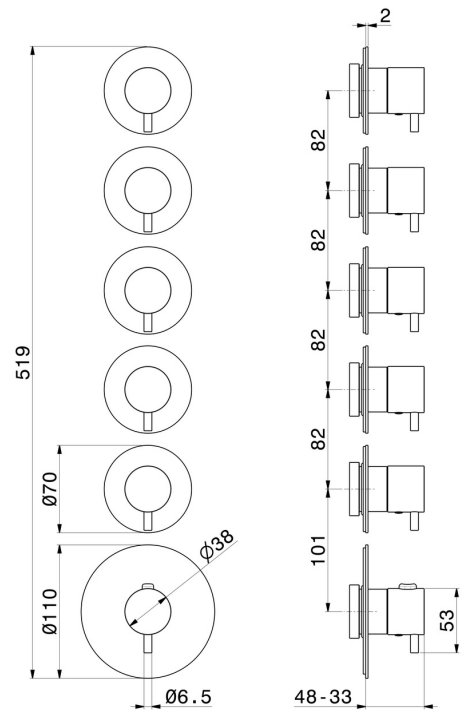

## 67602E.M0.071

5 ways out concealed thermostatic multifunction selectors.  
3/4" connections. External part. Ø70 - finish Gold Satin

### FEATURES

Material	<b>Brass</b>
Installation	<b>Wall concealed part</b>
Outlets	<b>5 Ways Out</b>
Water mixing	<b>Thermostatic</b>
Required for installation	<b><u>27879.00.000</u></b>

### TECHNICAL DRAWING

**67602E.M0.071**

5 ways out concealed thermostatic multifunction selectors. 3/4" connections. External part. Ø70 - finish Gold Satin

**AVAILABLE FINISHES**

---

**M0.071**

Gold Satin

**01.014**