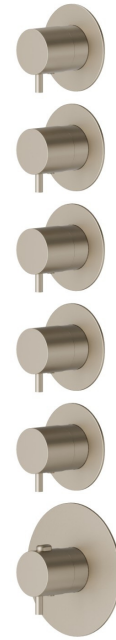

## 67602E.M0.071

5 ways out concealed thermostatic multifunction selectors.  
3/4" connections. External part. Ø70 - finish Gold Satin

### TECHNICAL DRAWING

**67602E.M0.071**

5 ways out concealed thermostatic multifunction selectors. 3/4" connections. External part. Ø70 - finish Gold Satin

**AVAILABLE FINISHES**

---

**M0.071**

Gold Satin

**01.014**

finish Matt White

**01.093**

finish Matt Black

**21.018**

finish Chrome

**47.083**

finish Groove Bronze

**58.061**

finish PVD Copper Bronze

**58.063**

finish PVD Gun Metal

**59.064**

finish PVD Brushed Gun Metal

**59.066**

finish PVD Brushed steel

**59.067**