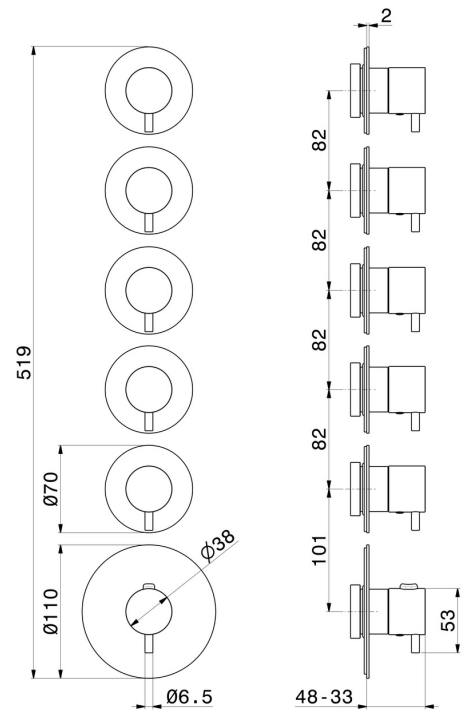

67602E.M0.072

5 ways out concealed thermostatic multifunction selectors.
3/4" connections. External part. Ø70 - finish Copper Satin

FEATURES

Material	Brass
Installation	Wall concealed part
Outlets	5 Ways Out
Water mixing	Thermostatic
Required for installation	<u>27879.00.000</u>

TECHNICAL DRAWING

67602E.M0.072

5 ways out concealed thermostatic multifunction selectors. 3/4" connections. External part. Ø70 - finish Copper Satin

AVAILABLE FINISHES

M0.072

Copper Satin

01.014

finish Matt White