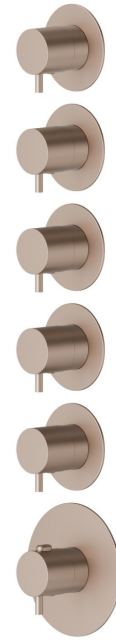

67602E.M0.072

5 ways out concealed thermostatic multifunction selectors.
3/4" connections. External part. Ø70 - finish Copper Satin

FEATURES

Material	Brass
Installation	Wall concealed part
Outlets	5 Ways Out
Water mixing	Thermostatic
Required for installation	<u>27879.00.000</u>

TECHNICAL DRAWING

67602E.M0.072

5 ways out concealed thermostatic multifunction selectors. 3/4" connections. External part. Ø70 - finish Copper Satin

AVAILABLE FINISHES

M0.072

Copper Satin

01.014

finish Matt White

01.093

finish Matt Black

21.018

finish Chrome

47.083

finish Groove Bronze

58.061

finish PVD Copper Bronze

58.063

finish PVD Gun Metal

59.064

finish PVD Brushed Gun Metal

59.066

finish PVD Brushed steel

59.067

finish PVD Brushed Copper Bronze