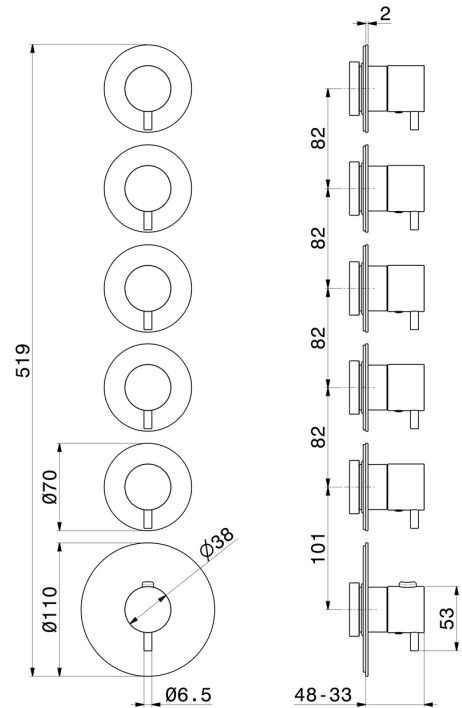

67602E.M0.075

5 ways out concealed thermostatic multifunction selectors.
3/4" connections. External part. Ø70 - finish Copper Glossy

FEATURES

Material	Brass
Installation	Wall concealed part
Outlets	5 Ways Out
Water mixing	Thermostatic
Required for installation	<u>27879.00.000</u>

TECHNICAL DRAWING

 **AR Preview**
try it in your home

More Details
on our [website](#)

67602E.M0.075

5 ways out concealed thermostatic multifunction selectors. 3/4" connections. External part. Ø70 - finish Copper Glossy