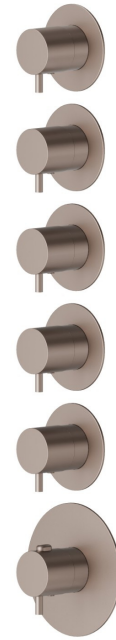

67602E.M0.075

5 ways out concealed thermostatic multifunction selectors.
3/4" connections. External part. Ø70 - finish Copper Glossy

FEATURES

Material	Brass
Installation	Wall concealed part
Outlets	5 Ways Out
Water mixing	Thermostatic
Required for installation	<u>27879.00.000</u>

TECHNICAL DRAWING

 **AR Preview**
try it in your home

More Details
on our [website](#)

67602E.M0.075

5 ways out concealed thermostatic multifunction selectors. 3/4" connections. External part. Ø70 - finish Copper Glossy

AVAILABLE FINISHES

M0.075

Copper Glossy

01.014

finish Matt White

01.093

finish Matt Black

21.018

finish Chrome

47.083

finish Groove Bronze

58.061

finish PVD Copper Bronze

58.063

finish PVD Gun Metal

59.064