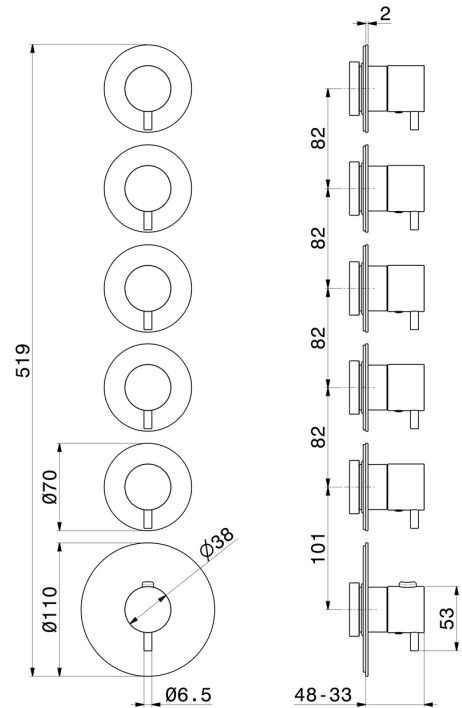

**67602E.M0.077**

5 ways out concealed thermostatic multifunction selectors.  
 3/4" connections. External part. Ø70 - finish Carbon Satin

**FEATURES**

Material	<b>Brass</b>
Installation	<b>Wall concealed part</b>
Outlets	<b>5 Ways Out</b>
Water mixing	<b>Thermostatic</b>
Required for installation	<b><u>27879.00.000</u></b>

**TECHNICAL DRAWING**

**67602E.M0.077**

5 ways out concealed thermostatic multifunction selectors. 3/4" connections. External part. Ø70 - finish Carbon Satin

**AVAILABLE FINISHES**

---

**M0.077**

Carbon Satin