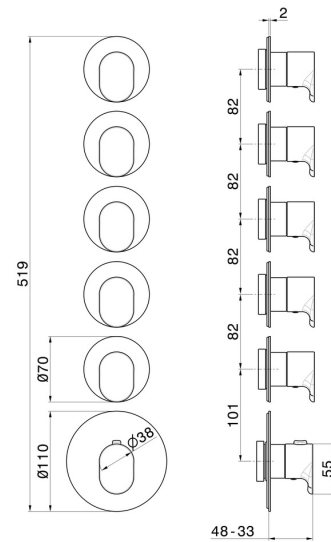

67632E.01.014

5 ways out concealed thermostatic multifunction selectors.
3/4" connections. External part. Ø70 - finish Matt White

FEATURES

Material	Brass
Installation	Wall concealed part
Outlets	5 Ways Out
Water mixing	Thermostatic
Required for installation	<u>27879.00.000</u>

TECHNICAL DRAWING

67632E.01.014

5 ways out concealed thermostatic multifunction selectors. 3/4" connections. External part. Ø70 - finish Matt White

AVAILABLE FINISHES

01.014

Matt White

01.093

finish Matt Black