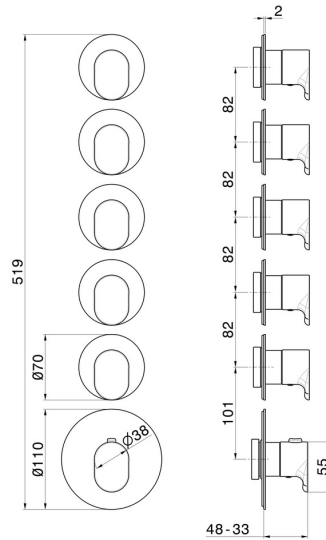

67632E.01.093

5 ways out concealed thermostatic multifunction selectors.
3/4" connections. External part. Ø70 - finish Matt Black

FEATURES

Material	Brass
Installation	Wall concealed part
Outlets	5 Ways Out
Water mixing	Thermostatic
Required for installation	<u>27879.00.000</u>

TECHNICAL DRAWING

 **AR Preview**
try it in your home

More Details
on our [website](#)

67632E.01.093

5 ways out concealed thermostatic multifunction selectors. 3/4" connections. External part. Ø70 - finish Matt Black