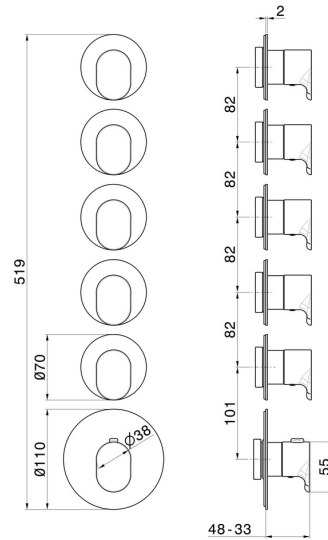

67632E.M0.070

5 ways out concealed thermostatic multifunction selectors.
3/4" connections. External part. Ø70 - finish Titanium Satin

FEATURES

Material	Brass
Installation	Wall concealed part
Outlets	5 Ways Out
Water mixing	Thermostatic
Required for installation	<u>27879.00.000</u>

TECHNICAL DRAWING

67632E.M0.070

5 ways out concealed thermostatic multifunction selectors. 3/4" connections. External part. Ø70 - finish Titanium Satin

AVAILABLE FINISHES

 **M0.070**
Titanium Satin

 **01.014**
finish Matt White