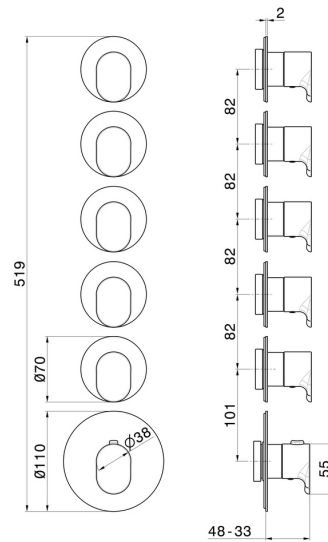

67632E.M0.071

5 ways out concealed thermostatic multifunction selectors.
 3/4" connections. External part. Ø70 - finish Gold Satin

FEATURES

Material	Brass
Installation	Wall concealed part
Outlets	5 Ways Out
Water mixing	Thermostatic
Required for installation	<u>27879.00.000</u>

TECHNICAL DRAWING

67632E.M0.071

5 ways out concealed thermostatic multifunction selectors. 3/4" connections. External part. Ø70 - finish Gold Satin

AVAILABLE FINISHES

M0.071
Gold Satin

01.014
finish Matt White