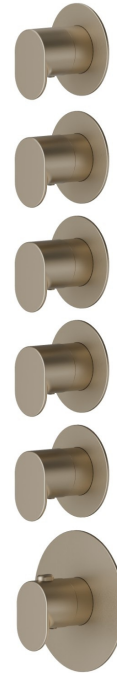

67632E.M0.071

5 ways out concealed thermostatic multifunction selectors.
 3/4" connections. External part. Ø70 - finish Gold Satin

FEATURES

Material	Brass
Installation	Wall concealed part
Outlets	5 Ways Out
Water mixing	Thermostatic
Required for installation	<u>27879.00.000</u>

TECHNICAL DRAWING

67632E.M0.071

5 ways out concealed thermostatic multifunction selectors. 3/4" connections. External part. Ø70 - finish Gold Satin

AVAILABLE FINISHES

M0.071
Gold Satin

01.014
finish Matt White

01.093
finish Matt Black

21.018
finish Chrome

M0.070
finish Titanium Satin

M0.072
finish Copper Satin

M0.075
finish Copper Glossy