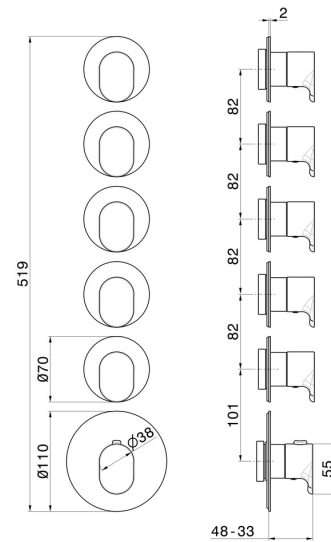

## 67632E.M0.072

5 ways out concealed thermostatic multifunction selectors.  
3/4" connections. External part. Ø70 - finish Copper Satin

### FEATURES

Material	<b>Brass</b>
Installation	<b>Wall concealed part</b>
Outlets	<b>5 Ways Out</b>
Water mixing	<b>Thermostatic</b>
Required for installation	<b><u>27879.00.000</u></b>

### TECHNICAL DRAWING

**67632E.M0.072**

5 ways out concealed thermostatic multifunction selectors. 3/4" connections. External part. Ø70 - finish Copper Satin

**AVAILABLE FINISHES**

---

 **M0.072**  
Copper Satin