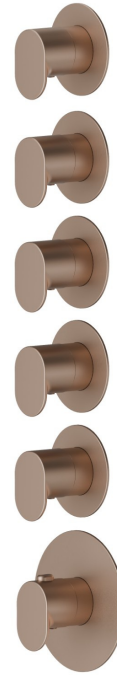

## 67632E.M0.072

5 ways out concealed thermostatic multifunction selectors.  
3/4" connections. External part. Ø70 - finish Copper Satin

### FEATURES

Material	<b>Brass</b>
Installation	<b>Wall concealed part</b>
Outlets	<b>5 Ways Out</b>
Water mixing	<b>Thermostatic</b>
Required for installation	<b><u>27879.00.000</u></b>

### TECHNICAL DRAWING

**67632E.M0.072**

5 ways out concealed thermostatic multifunction selectors. 3/4" connections. External part. Ø70 - finish Copper Satin

**AVAILABLE FINISHES**

---

 **M0.072**  
Copper Satin

 **01.014**  
finish Matt White

 **01.093**  
finish Matt Black

 **21.018**  
finish Chrome

 **M0.070**  
finish Titanium Satin

 **M0.071**  
finish Gold Satin

 **M0.075**  
finish Copper Glossy