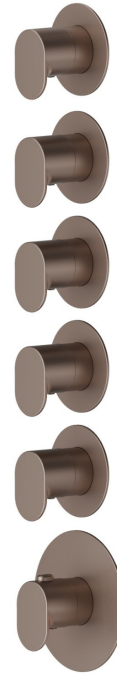

67632E.M0.075

5 ways out concealed thermostatic multifunction selectors.
 3/4" connections. External part. Ø70 - finish Copper Glossy

FEATURES

Material	Brass
Installation	Wall concealed part
Outlets	5 Ways Out
Water mixing	Thermostatic
Required for installation	<u>27879.00.000</u>

TECHNICAL DRAWING

67632E.M0.075

5 ways out concealed thermostatic multifunction selectors. 3/4" connections. External part. Ø70 - finish Copper Glossy

AVAILABLE FINISHES

 **M0.075**
Copper Glossy

 **01.014**
finish Matt White

 **01.093**
finish Matt Black

 **21.018**
finish Chrome

 **M0.070**
finish Titanium Satin

 **M0.071**
finish Gold Satin

 **M0.072**
finish Copper Satin