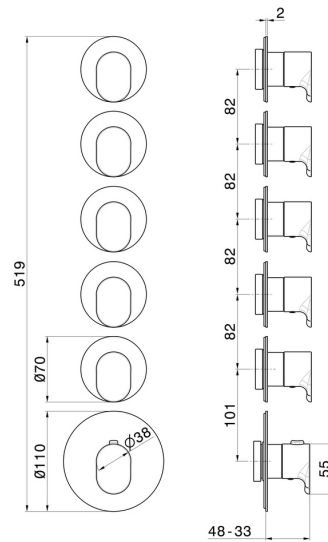

67632E.M0.075

5 ways out concealed thermostatic multifunction selectors.
 3/4" connections. External part. Ø70 - finish Copper Glossy

FEATURES

Material	Brass
Installation	Wall concealed part
Outlets	5 Ways Out
Water mixing	Thermostatic
Required for installation	<u>27879.00.000</u>

TECHNICAL DRAWING

67632E.M0.075

5 ways out concealed thermostatic multifunction selectors. 3/4" connections. External part. Ø70 - finish Copper Glossy

AVAILABLE FINISHES

 **M0.075**
Copper Glossy

 **01.014**
finish Matt White