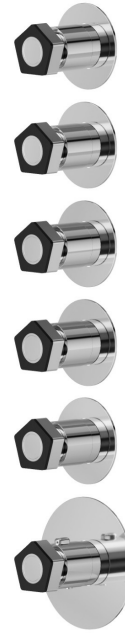

## 69802E.05.093

5 ways out concealed thermostatic multifunction selectors.  
 3/4" connections. External part. Ø70 - finish Chrome - Matt  
 Black

Chrome - Matt Black

### FEATURES

Material	<b>Brass</b>
Installation	<b>Wall concealed part</b>
Outlets	<b>5 Ways Out</b>
Water mixing	<b>Thermostatic</b>
Required for installation	<b><u>27879.00.000</u></b>

### TECHNICAL DRAWING

**69802E.05.093**

5 ways out concealed thermostatic multifunction selectors. 3/4" connections. External part. Ø70 - finish Chrome - Matt Black

**AVAILABLE FINISHES**

---

**05.093**

Chrome - Matt Black

**62.093**

finish PVD Glossy Gold - Matt Black