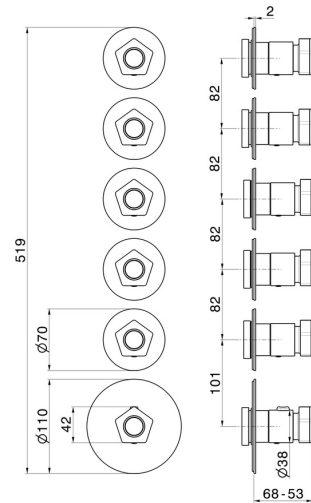

## 69802E.05.093

5 ways out concealed thermostatic multifunction selectors.  
 3/4" connections. External part. Ø70 - finish Chrome - Matt  
 Black

Chrome - Matt Black

### FEATURES

Material	<b>Brass</b>
Installation	<b>Wall concealed part</b>
Outlets	<b>5 Ways Out</b>
Water mixing	<b>Thermostatic</b>
Required for installation	<b><u>27879.00.000</u></b>

### TECHNICAL DRAWING

**69802E.05.093**

5 ways out concealed thermostatic multifunction selectors. 3/4" connections. External part. Ø70 - finish Chrome - Matt Black

**AVAILABLE FINISHES**

---

**05.093**

Chrome - Matt Black