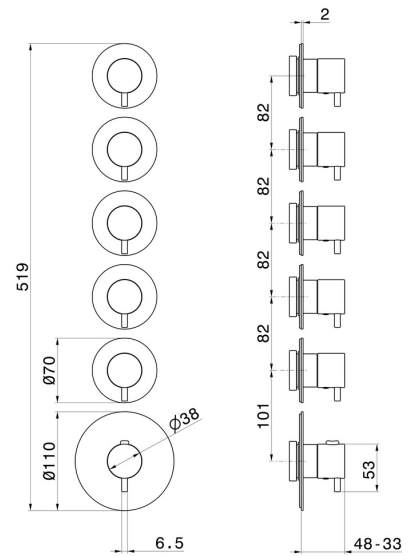

69862EX.59.067

5 ways out concealed thermostatic multifunction selectors.
 3/4" connections. External part. Ø70 - finish PVD Brushed
 Copper Bronze

PVD Brushed Copper Bronze

FEATURES

Material	Stainless Steel
Installation	Wall concealed part
Outlets	5 Ways Out
Water mixing	Thermostatic
Required for installation	<u>27879.00.000</u>

TECHNICAL DRAWING

69862EX.59.067

5 ways out concealed thermostatic multifunction selectors. 3/4" connections. External part. Ø70 - finish PVD Brushed Copper Bronze

AVAILABLE FINISHES

59.067

PVD Brushed Copper Bronze