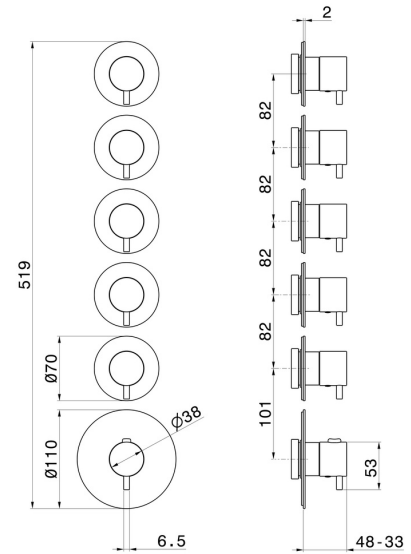

69862EX.59.098

5 ways out concealed thermostatic multifunction selectors.
3/4" connections. External part. Ø70 - finish PVD Brushed
Pale Gold

FEATURES

| | |
|---------------------------|----------------------------|
| Material | Stainless Steel |
| Installation | Wall concealed part |
| Outlets | 5 Ways Out |
| Water mixing | Thermostatic |
| Required for installation | <u>27879.00.000</u> |

TECHNICAL DRAWING

69862EX.59.098

5 ways out concealed thermostatic multifunction selectors. 3/4" connections. External part. Ø70 - finish PVD Brushed Pale Gold

AVAILABLE FINISHES

59.098

PVD Brushed Pale Gold