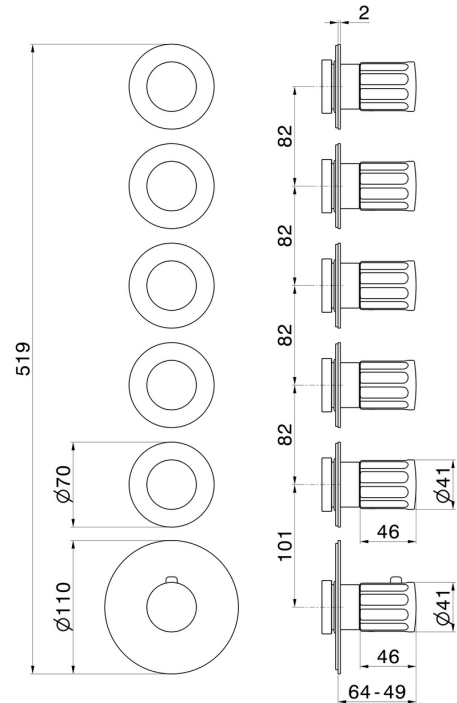

73403E.01.014

5 ways out concealed thermostatic multifunction selectors.
3/4" connections. External part - finish Matt White

FEATURES

Material	Brass
Installation	Wall concealed part
Outlets	5 Ways Out
Water mixing	Thermostatic
Required for installation	<u>27879.00.000</u>

TECHNICAL DRAWING

73403E.01.014

5 ways out concealed thermostatic multifunction selectors. 3/4" connections. External part - finish Matt White

AVAILABLE FINISHES

01.014

Matt White

01.093

finish Matt Black

21.018

finish Chrome

59.064

finish PVD Brushed Gun Metal

59.066

finish PVD Brushed steel

59.067

finish PVD Brushed Copper Bronze