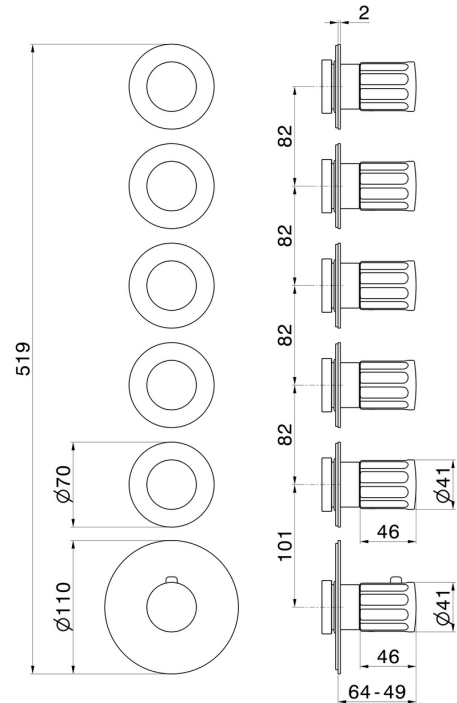

## 73403E.01.093

5 ways out concealed thermostatic multifunction selectors.  
3/4" connections. External part - finish Matt Black

### FEATURES

Material	<b>Brass</b>
Installation	<b>Wall concealed part</b>
Outlets	<b>5 Ways Out</b>
Water mixing	<b>Thermostatic</b>
Required for installation	<b><u>27879.00.000</u></b>

### TECHNICAL DRAWING

**73403E.01.093**

5 ways out concealed thermostatic multifunction selectors. 3/4" connections. External part - finish Matt Black

**AVAILABLE FINISHES**

---

**01.093**

Matt Black

**01.014**