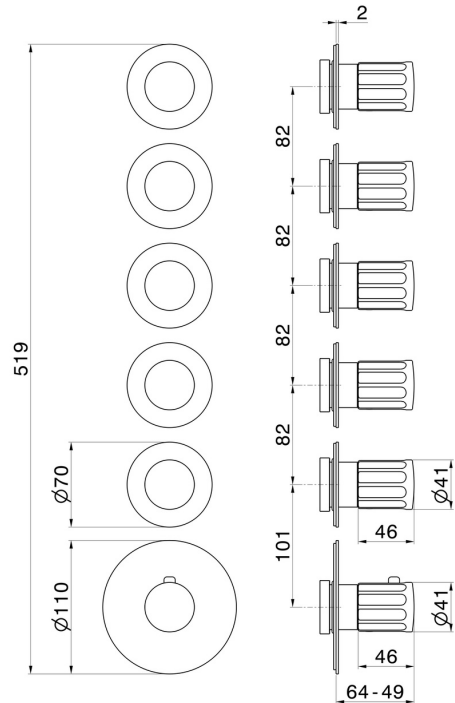

73403E.21.018

5 ways out concealed thermostatic multifunction selectors.
3/4" connections. External part - finish Chrome

FEATURES

Material	Brass
Installation	Wall concealed part
Outlets	5 Ways Out
Water mixing	Thermostatic
Required for installation	<u>27879.00.000</u>

TECHNICAL DRAWING

73403E.21.018

5 ways out concealed thermostatic multifunction selectors. 3/4" connections. External part - finish Chrome

AVAILABLE FINISHES

21.018

Chrome

01.014

finish Matt White