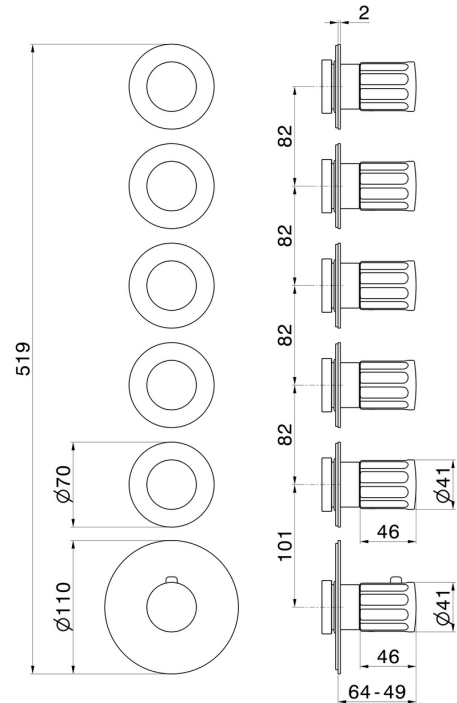

73403E.59.064

5 ways out concealed thermostatic multifunction selectors.
3/4" connections. External part - finish PVD Brushed Gun Metal

FEATURES

Material	Brass
Installation	Wall concealed part
Outlets	5 Ways Out
Water mixing	Thermostatic
Required for installation	<u>27879.00.000</u>

TECHNICAL DRAWING

73403E.59.064

5 ways out concealed thermostatic multifunction selectors. 3/4" connections. External part - finish PVD Brushed Gun Metal

AVAILABLE FINISHES

59.064

PVD Brushed Gun Metal

01.014