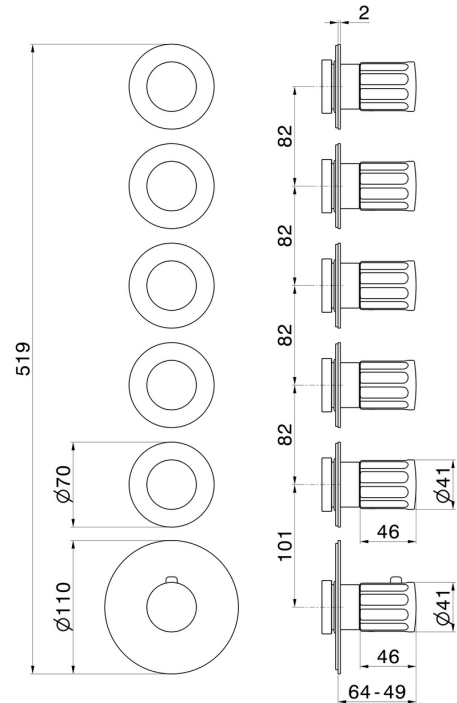

73403E.59.066

5 ways out concealed thermostatic multifunction selectors.
3/4" connections. External part - finish PVD Brushed steel

FEATURES

Material	Brass
Installation	Wall concealed part
Outlets	5 Ways Out
Water mixing	Thermostatic
Required for installation	<u>27879.00.000</u>

TECHNICAL DRAWING

73403E.59.066

5 ways out concealed thermostatic multifunction selectors. 3/4" connections. External part - finish PVD Brushed steel

AVAILABLE FINISHES

59.066

PVD Brushed steel

01.014

finish Matt White