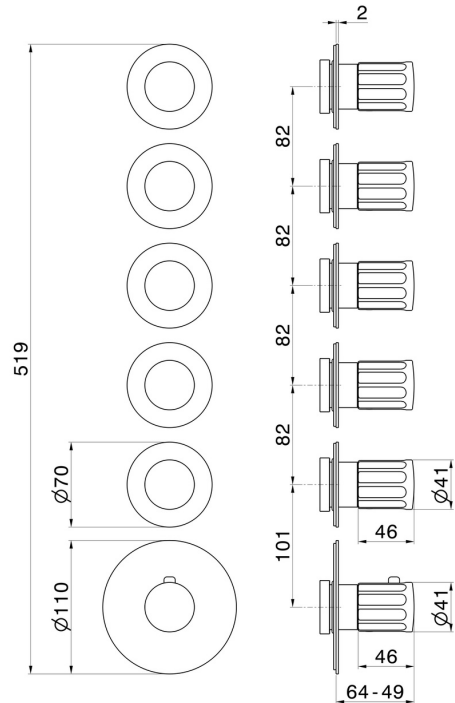

**73403E.59.067**

5 ways out concealed thermostatic multifunction selectors.  
 3/4" connections. External part - finish PVD Brushed Copper  
 Bronze

**FEATURES**

Material	<b>Brass</b>
Installation	<b>Wall concealed part</b>
Outlets	<b>5 Ways Out</b>
Water mixing	<b>Thermostatic</b>
Required for installation	<b><u>27879.00.000</u></b>

**TECHNICAL DRAWING**

**73403E.59.067**

5 ways out concealed thermostatic multifunction selectors. 3/4" connections. External part - finish PVD Brushed Copper Bronze

**AVAILABLE FINISHES**

---

**59.067**

PVD Brushed Copper Bronze

**59.066**

finish PVD Brushed steel

**59.098**

finish PVD Brushed Pale Gold

**61.020**

finish PVD Glossy Gold