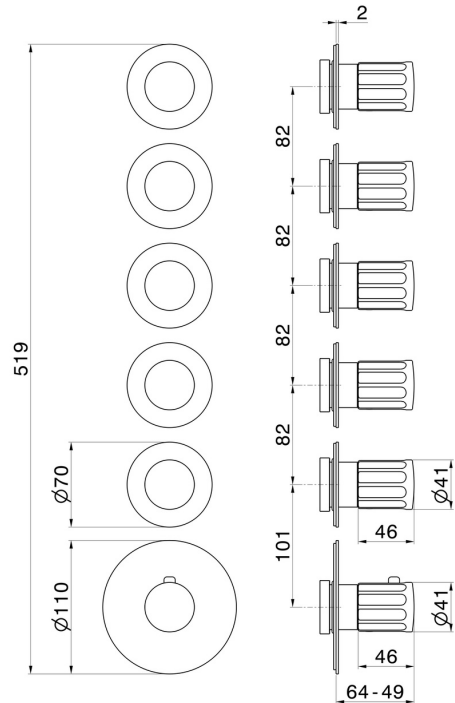

**73403E.59.098**

5 ways out concealed thermostatic multifunction selectors.  
 3/4" connections. External part - finish PVD Brushed Pale Gold

**FEATURES**

Material	<b>Brass</b>
Installation	<b>Wall concealed part</b>
Outlets	<b>5 Ways Out</b>
Water mixing	<b>Thermostatic</b>
Required for installation	<b><u>27879.00.000</u></b>

**TECHNICAL DRAWING**

**73403E.59.098**

5 ways out concealed thermostatic multifunction selectors. 3/4" connections. External part - finish PVD Brushed Pale Gold

**AVAILABLE FINISHES**

---

**59.098**

PVD Brushed Pale Gold

**59.066**

finish PVD Brushed steel

**59.067**

finish PVD Brushed Copper Bronze

**61.020**

finish PVD Glossy Gold