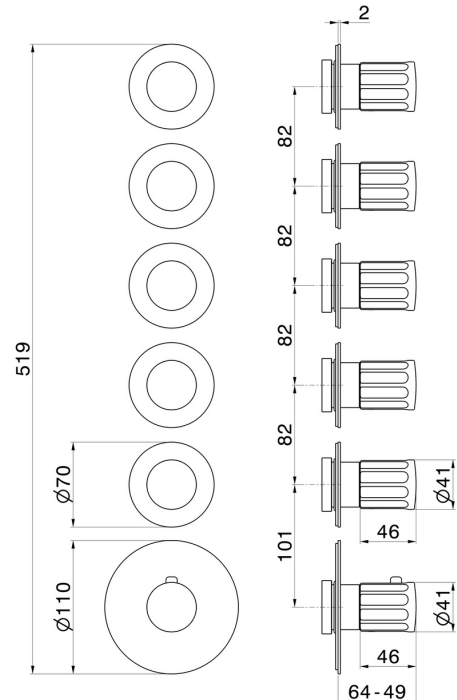

## 73403E.61.020

5 ways out concealed thermostatic multifunction selectors.  
3/4" connections. External part - finish PVD Glossy Gold

### FEATURES

Material	<b>Brass</b>
Installation	<b>Wall concealed part</b>
Outlets	<b>5 Ways Out</b>
Water mixing	<b>Thermostatic</b>
Required for installation	<b><u>27879.00.000</u></b>

### TECHNICAL DRAWING

**73403E.61.020**

5 ways out concealed thermostatic multifunction selectors. 3/4" connections. External part - finish PVD Glossy Gold

**AVAILABLE FINISHES**

---

**61.020**

PVD Glossy Gold

**59.066**

finish PVD Brushed steel

**59.067**

finish PVD Brushed Copper Bronze

**59.098**

finish PVD Brushed Pale Gold