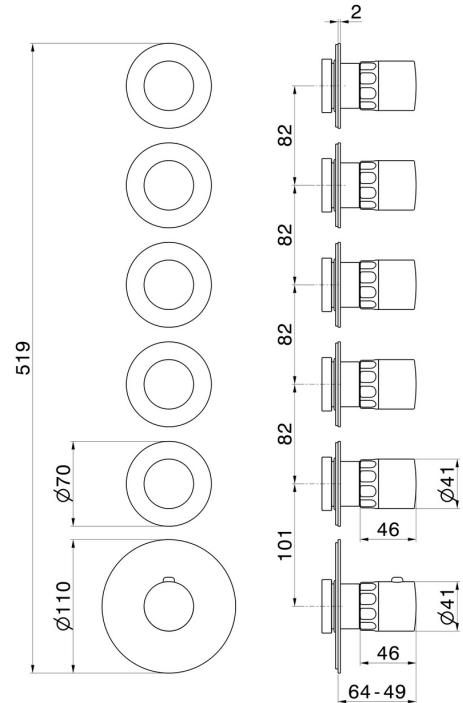

73410E.01.014

5 ways out concealed thermostatic multifunction selectors.
3/4" connections. External part - finish Matt White

FEATURES

Material	Brass/Marble
Installation	Wall concealed part
Outlets	5 Ways Out
Water mixing	Thermostatic
Required for installation	<u>27879.00.000</u>

TECHNICAL DRAWING

73410E.01.014

5 ways out concealed thermostatic multifunction selectors. 3/4" connections. External part - finish Matt White

AVAILABLE FINISHES

01.014

Matt White

01.093

finish Matt Black