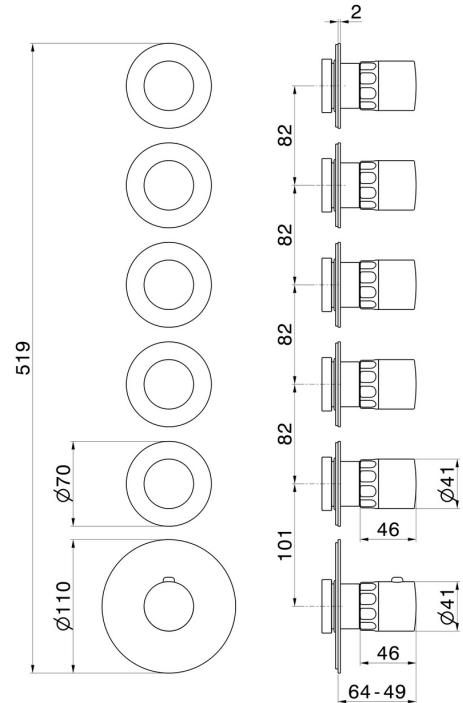

## 73410E.01.093

5 ways out concealed thermostatic multifunction selectors.  
3/4" connections. External part - finish Matt Black

### TECHNICAL DRAWING

**73410E.01.093**

5 ways out concealed thermostatic multifunction selectors. 3/4" connections. External part - finish Matt Black

**AVAILABLE FINISHES**

---

**01.093**

Matt Black

**01.014**