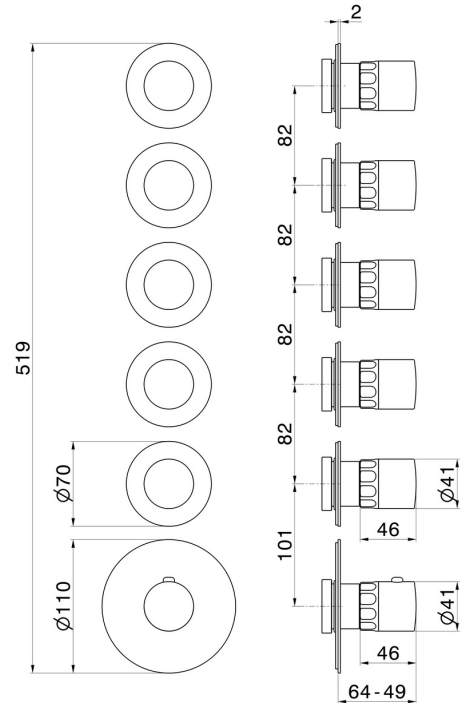

73410E.21.018

5 ways out concealed thermostatic multifunction selectors.
3/4" connections. External part - finish Chrome

FEATURES

Material	Brass/Marble
Installation	Wall concealed part
Outlets	5 Ways Out
Water mixing	Thermostatic
Required for installation	<u>27879.00.000</u>

TECHNICAL DRAWING

73410E.21.018

5 ways out concealed thermostatic multifunction selectors. 3/4" connections. External part - finish Chrome

AVAILABLE FINISHES

21.018
Chrome

01.014
finish Matt White

01.093
finish Matt Black