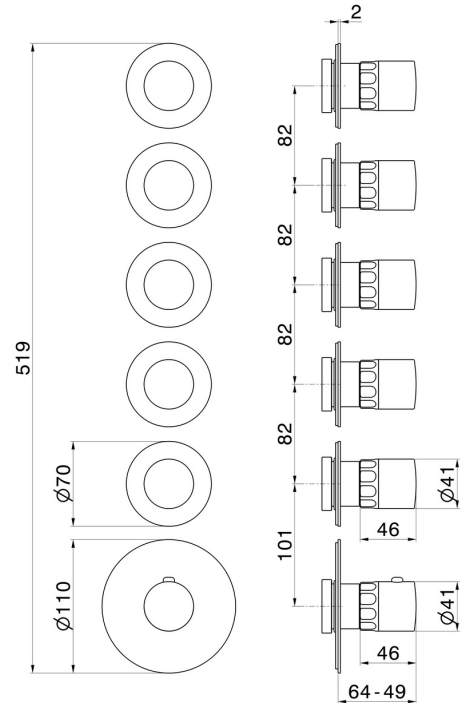

73410E.59.064

5 ways out concealed thermostatic multifunction selectors.
3/4" connections. External part - finish PVD Brushed Gun Metal

FEATURES

Material	Brass/Marble
Installation	Wall concealed part
Outlets	5 Ways Out
Water mixing	Thermostatic
Required for installation	<u>27879.00.000</u>

TECHNICAL DRAWING

73410E.59.064

5 ways out concealed thermostatic multifunction selectors. 3/4" connections. External part - finish PVD Brushed Gun Metal

AVAILABLE FINISHES

59.064

PVD Brushed Gun Metal

01.014