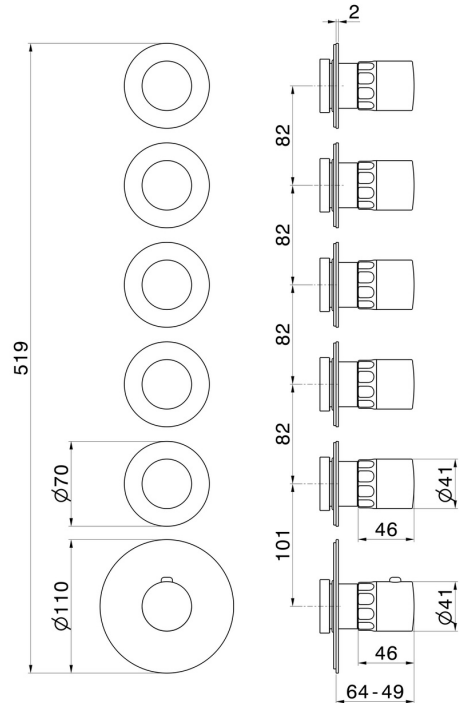

**73410E.59.066**

5 ways out concealed thermostatic multifunction selectors.  
3/4" connections. External part - finish PVD Brushed steel

**FEATURES**

Material	<b>Brass/Marble</b>
Installation	<b>Wall concealed part</b>
Outlets	<b>5 Ways Out</b>
Water mixing	<b>Thermostatic</b>
Required for installation	<b><u>27879.00.000</u></b>

**TECHNICAL DRAWING**

**73410E.59.066**

5 ways out concealed thermostatic multifunction selectors. 3/4" connections. External part - finish PVD Brushed steel

**AVAILABLE FINISHES**

---

**59.066**

PVD Brushed steel