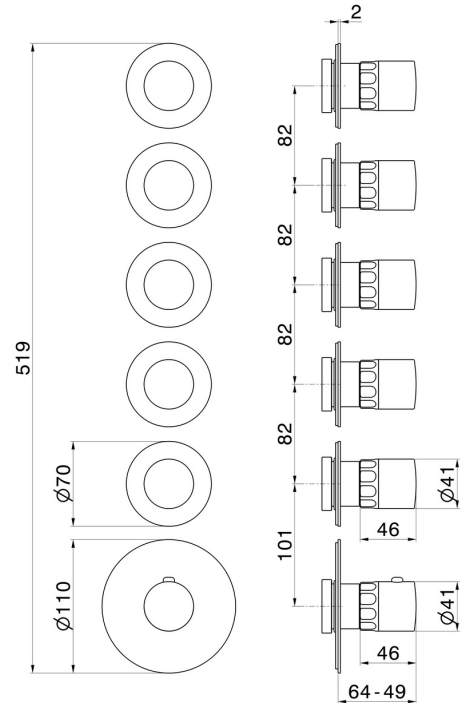

73410E.59.098

5 ways out concealed thermostatic multifunction selectors.
3/4" connections. External part - finish PVD Brushed Pale Gold

FEATURES

Material	Brass/Marble
Installation	Wall concealed part
Outlets	5 Ways Out
Water mixing	Thermostatic
Required for installation	<u>27879.00.000</u>

TECHNICAL DRAWING

73410E.59.098

5 ways out concealed thermostatic multifunction selectors. 3/4" connections. External part - finish PVD Brushed Pale Gold

AVAILABLE FINISHES

59.098

PVD Brushed Pale Gold

01.014