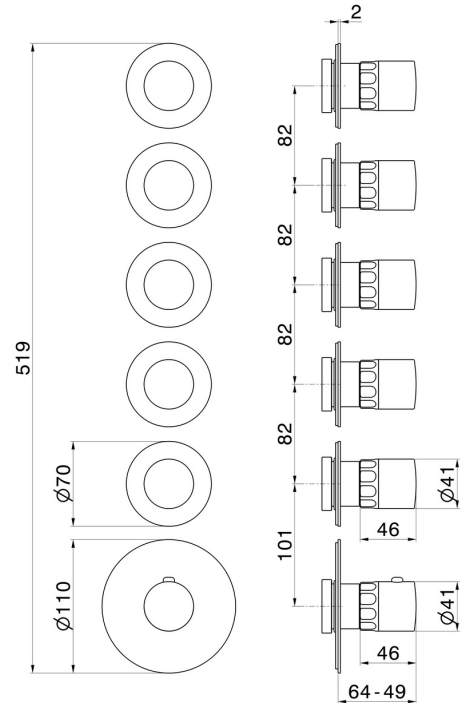

73410E.61.020

5 ways out concealed thermostatic multifunction selectors.
3/4" connections. External part - finish PVD Glossy Gold

FEATURES

Material	Brass/Marble
Installation	Wall concealed part
Outlets	5 Ways Out
Water mixing	Thermostatic
Required for installation	<u>27879.00.000</u>

TECHNICAL DRAWING

73410E.61.020

5 ways out concealed thermostatic multifunction selectors. 3/4" connections. External part - finish PVD Glossy Gold

AVAILABLE FINISHES

61.020

PVD Glossy Gold

01.014

finish Matt White