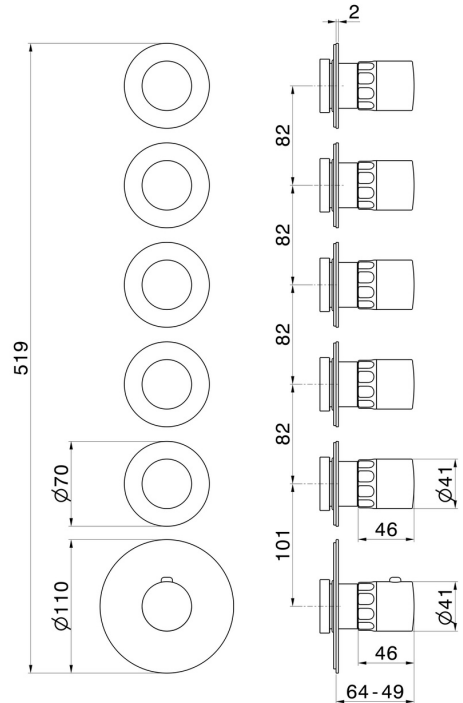

## 73411E.01.014

5 ways out concealed thermostatic multifunction selectors.  
3/4" connections. External part - finish Matt White

### TECHNICAL DRAWING

**73411E.01.014**

5 ways out concealed thermostatic multifunction selectors. 3/4" connections. External part - finish Matt White

**AVAILABLE FINISHES**

---

**01.014**

Matt White

**01.093**