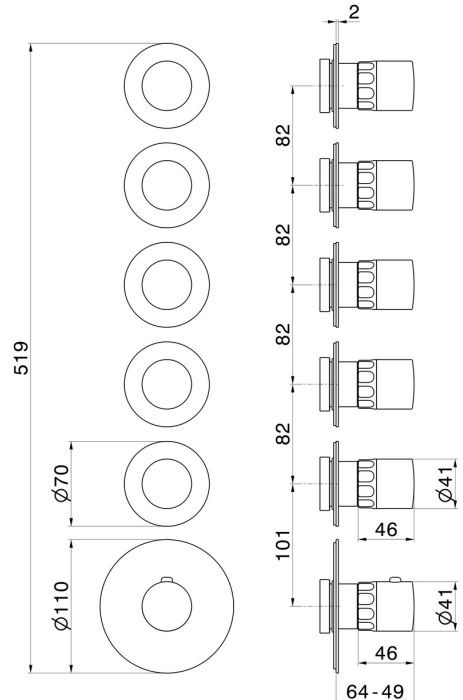

**73411E.01.093**

5 ways out concealed thermostatic multifunction selectors.  
3/4" connections. External part - finish Matt Black

**FEATURES**

Material	<b>Brass/Marble</b>
Installation	<b>Wall concealed part</b>
Outlets	<b>5 Ways Out</b>
Water mixing	<b>Thermostatic</b>
Required for installation	<b><u>27879.00.000</u></b>

**TECHNICAL DRAWING**

 **AR Preview**  
try it in your home

**More Details**  
on our [website](#)

**73411E.01.093**

5 ways out concealed thermostatic multifunction selectors. 3/4" connections. External part - finish Matt Black