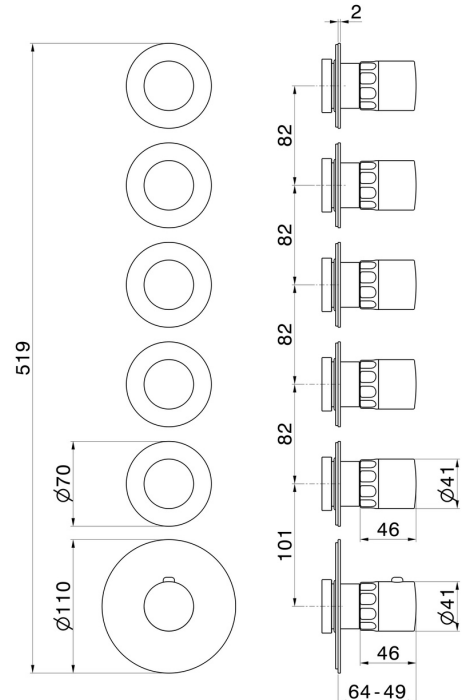

73411E.21.018

5 ways out concealed thermostatic multifunction selectors.
3/4" connections. External part - finish Chrome

FEATURES

Material	Brass/Marble
Installation	Wall concealed part
Outlets	5 Ways Out
Water mixing	Thermostatic
Required for installation	<u>27879.00.000</u>

TECHNICAL DRAWING

73411E.21.018

5 ways out concealed thermostatic multifunction selectors. 3/4" connections. External part - finish Chrome

AVAILABLE FINISHES

21.018
Chrome

01.014
finish Matt White

01.093
finish Matt Black