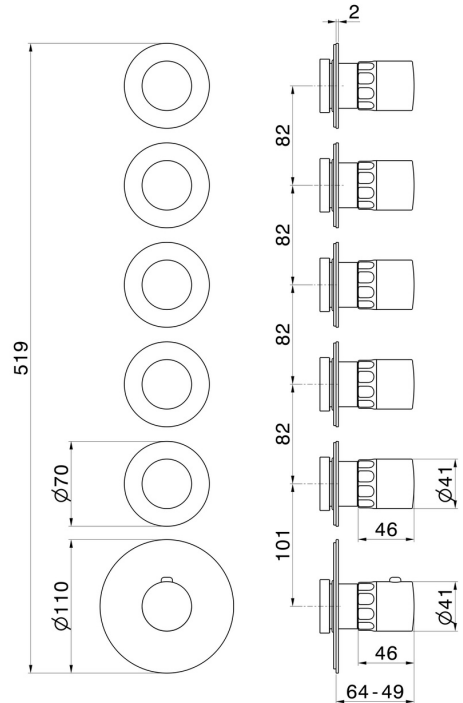

73411E.59.064

5 ways out concealed thermostatic multifunction selectors.
3/4" connections. External part - finish PVD Brushed Gun Metal

FEATURES

Material	Brass/Marble
Installation	Wall concealed part
Outlets	5 Ways Out
Water mixing	Thermostatic
Required for installation	<u>27879.00.000</u>

TECHNICAL DRAWING

73411E.59.064

5 ways out concealed thermostatic multifunction selectors. 3/4" connections. External part - finish PVD Brushed Gun Metal

AVAILABLE FINISHES

59.064

PVD Brushed Gun Metal

01.014