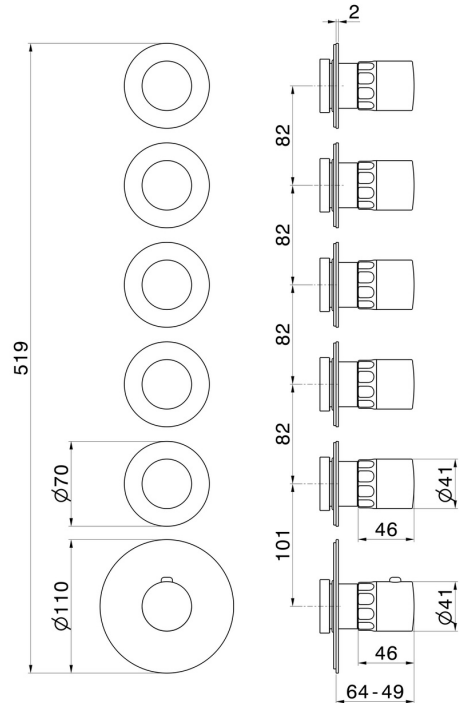

73411E.59.066

5 ways out concealed thermostatic multifunction selectors.
3/4" connections. External part - finish PVD Brushed steel

FEATURES

Material	Brass/Marble
Installation	Wall concealed part
Outlets	5 Ways Out
Water mixing	Thermostatic
Required for installation	<u>27879.00.000</u>

TECHNICAL DRAWING

73411E.59.066

5 ways out concealed thermostatic multifunction selectors. 3/4" connections. External part - finish PVD Brushed steel

AVAILABLE FINISHES

59.066

PVD Brushed steel

01.014

finish Matt White