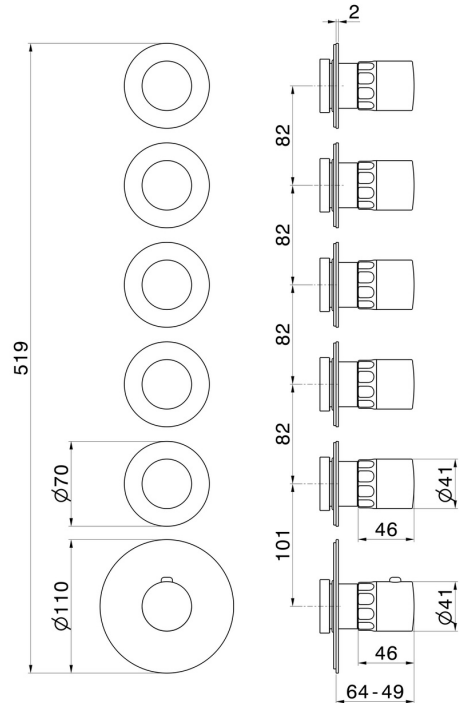

73411E.59.098

5 ways out concealed thermostatic multifunction selectors.
3/4" connections. External part - finish PVD Brushed Pale Gold

FEATURES

| | |
|---------------------------|----------------------------|
| Material | Brass/Marble |
| Installation | Wall concealed part |
| Outlets | 5 Ways Out |
| Water mixing | Thermostatic |
| Required for installation | <u>27879.00.000</u> |

TECHNICAL DRAWING

73411E.59.098

5 ways out concealed thermostatic multifunction selectors. 3/4" connections. External part - finish PVD Brushed Pale Gold

AVAILABLE FINISHES

59.098

PVD Brushed Pale Gold

01.014