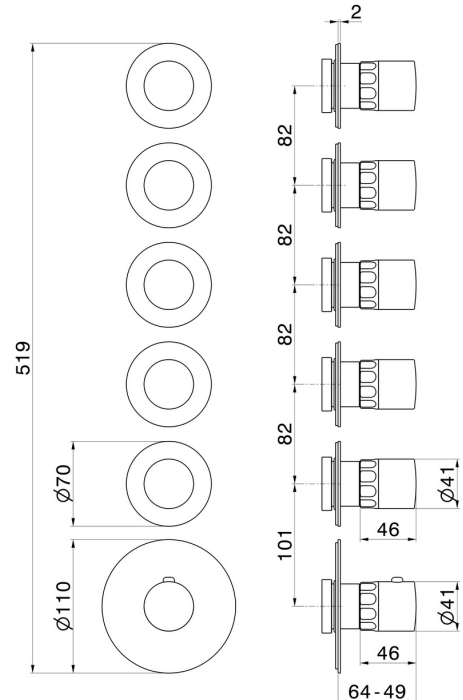

## 73411E.61.020

5 ways out concealed thermostatic multifunction selectors.  
3/4" connections. External part - finish PVD Glossy Gold

### TECHNICAL DRAWING

 **AR Preview**  
try it in your home

More Details  
on our [website](#)

**73411E.61.020**

5 ways out concealed thermostatic multifunction selectors. 3/4" connections. External part - finish PVD Glossy Gold