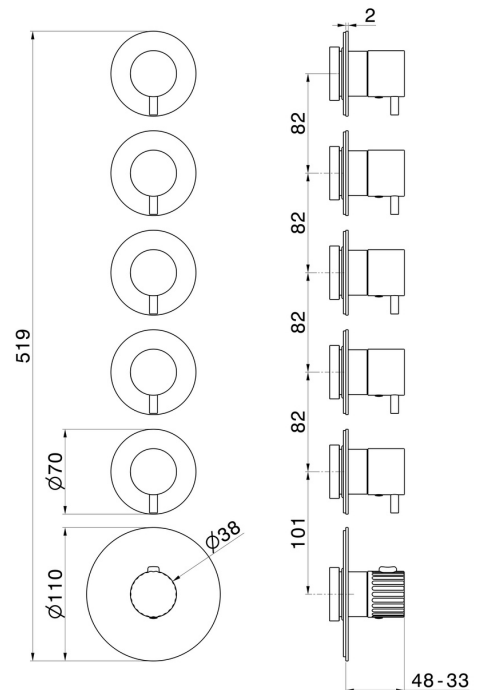

73439ex.59.067

5 ways out concealed thermostatic multifunction selectors -
finish PVD Brushed Copper Bronze

External part. 3/4" connections.

PVD Brushed Copper Bronze

FEATURES

Material	Stainless Steel
Installation	Wall concealed part
Outlets	5 Ways Out
Water mixing	Thermostatic
Required for installation	<u>27879.00.000</u>

TECHNICAL DRAWING

73439ex.59.067

5 ways out concealed thermostatic multifunction selectors - finish PVD Brushed Copper Bronze

AVAILABLE FINISHES

 **59.067**
PVD Brushed Copper Bronze

 **50.050**
finish Stainless Steel

 **59.064**
finish PVD Brushed Gun Metal

 **59.098**
finish PVD Brushed Pale Gold