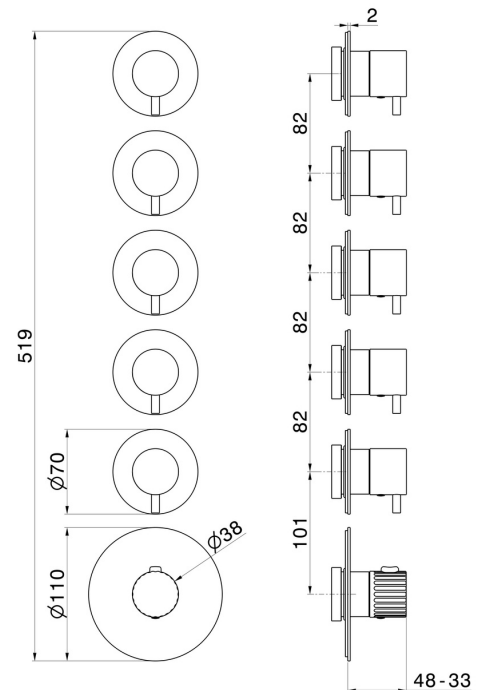

73439ex.59.098

5 ways out concealed thermostatic multifunction selectors -
finish PVD Brushed Pale Gold

External part. 3/4" connections.

PVD Brushed Pale Gold

FEATURES

Material	Stainless Steel
Installation	Wall concealed part
Outlets	5 Ways Out
Water mixing	Thermostatic
Required for installation	<u>27879.00.000</u>

TECHNICAL DRAWING

73439ex.59.098

5 ways out concealed thermostatic multifunction selectors - finish PVD Brushed Pale Gold

AVAILABLE FINISHES

59.098

PVD Brushed Pale Gold

50.050

finish Stainless Steel