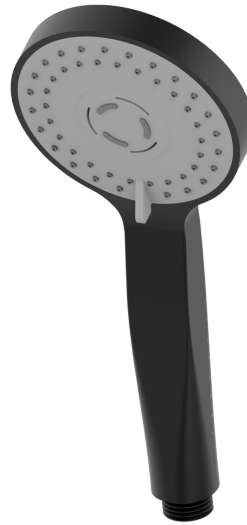

**27782.01.093**

ABS 3 jet hand shower - finish Matt Black

**FEATURES**

---

Material	<b>ABS</b>
Spray modes / Jets	<b>3-jet</b>

**TECHNICAL DRAWING**

---

**27782.01.093**

ABS 3 jet hand shower - finish Matt Black

**AVAILABLE FINISHES**

---

**01.093**

Matt Black

**21.018**

finish Chrome