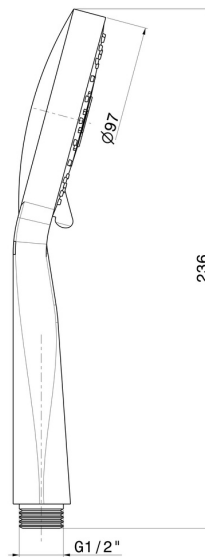

**27782.01.093**

ABS 3 jet hand shower - finish Matt Black

**FEATURES**

---

Material	<b>ABS</b>
Spray modes / Jets	<b>3-jet</b>

**TECHNICAL DRAWING**

---

**27782.01.093**