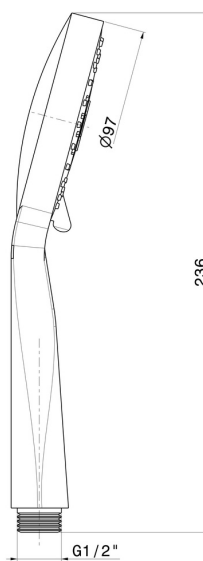

**27782.21.018**

ABS 3 jet hand shower - finish Chrome

**FEATURES**

---

Material	<b>ABS</b>
Spray modes / Jets	<b>3-jet</b>

**TECHNICAL DRAWING**

---

**27782.21.018**