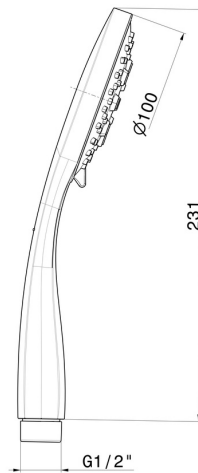

TECHNICAL DRAWING