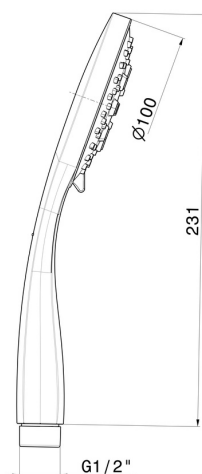

31747.01.093

ABS 3 jet hand shower - finish Matt Black

FEATURES

Material **ABS**
Spray modes / Jets **3-jet**

TECHNICAL DRAWING

AR Preview
try it in your home

More Details
on our [website](#)

31747.01.093

47.083

finish Groove Bronze

58.061

finish PVD Copper Bronze

58.063

finish PVD Gun Metal

59.064

finish PVD Brushed Gun Metal