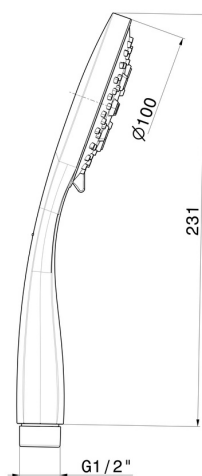

31747.21.018

ABS 3 jet hand shower - finish Chrome

Chrome

FEATURES

Material **ABS**
Spray modes / Jets **3-jet**

TECHNICAL DRAWING

31747.21.018

ABS 3 jet hand shower - finish Chrome

finish Groove Bronze

58.061

finish PVD Copper Bronze

58.063

finish PVD Gun Metal

59.064

finish PVD Brushed Gun Metal

59.066