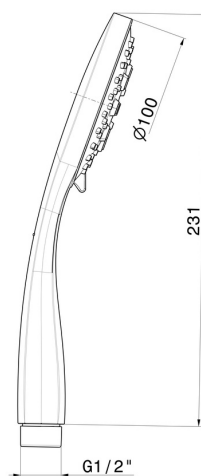

31747.47.083

ABS 3 jet hand shower - finish Groove Bronze

Groove Bronze

FEATURES

Material	ABS
Spray modes / Jets	3-jet

TECHNICAL DRAWING

31747.47.083

ABS 3 jet hand shower - finish Groove Bronze